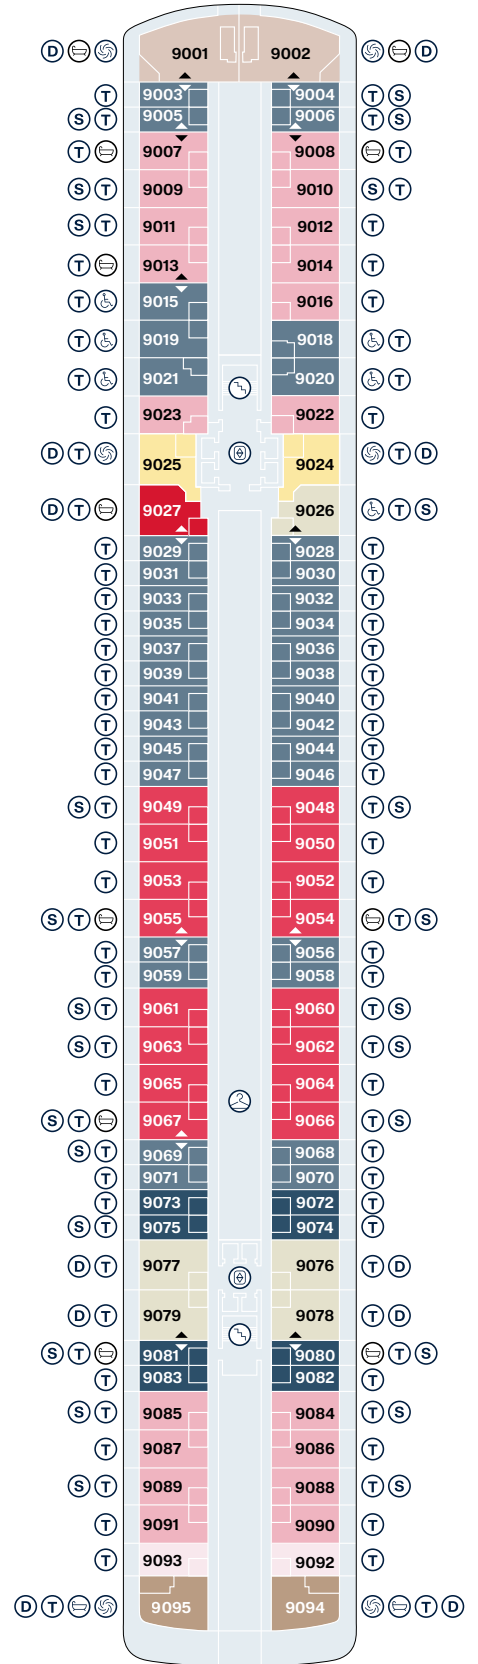

Explora

JOURNEYS

Legend

OT1	OCEAN TERRACE SUITE
OT2	OCEAN TERRACE SUITE
OT3	OCEAN TERRACE SUITE
OT4	OCEAN TERRACE SUITE
GT	OCEAN GRAND TERRACE SUITE

PH	PENTHOUSE
DP	DELUXE PENTHOUSE
PP	PREMIER PENTHOUSE
GP	GRAND PENTHOUSE

CO1	COVE RESIDENCE
COJ	COVE RESIDENCE WITH WHIRLPOOL
RR	RETREAT RESIDENCE
SR	SERENITY RESIDENCE
CR	COCOON RESIDENCE
OR	OWNER'S RESIDENCE

	PRIVATE WHIRLPOOL
	GUEST LAUNDRY
	ACCESSIBLE SUITES
	BATH
	LIFT
	STAIRCASE
	CONNECTING SUITES