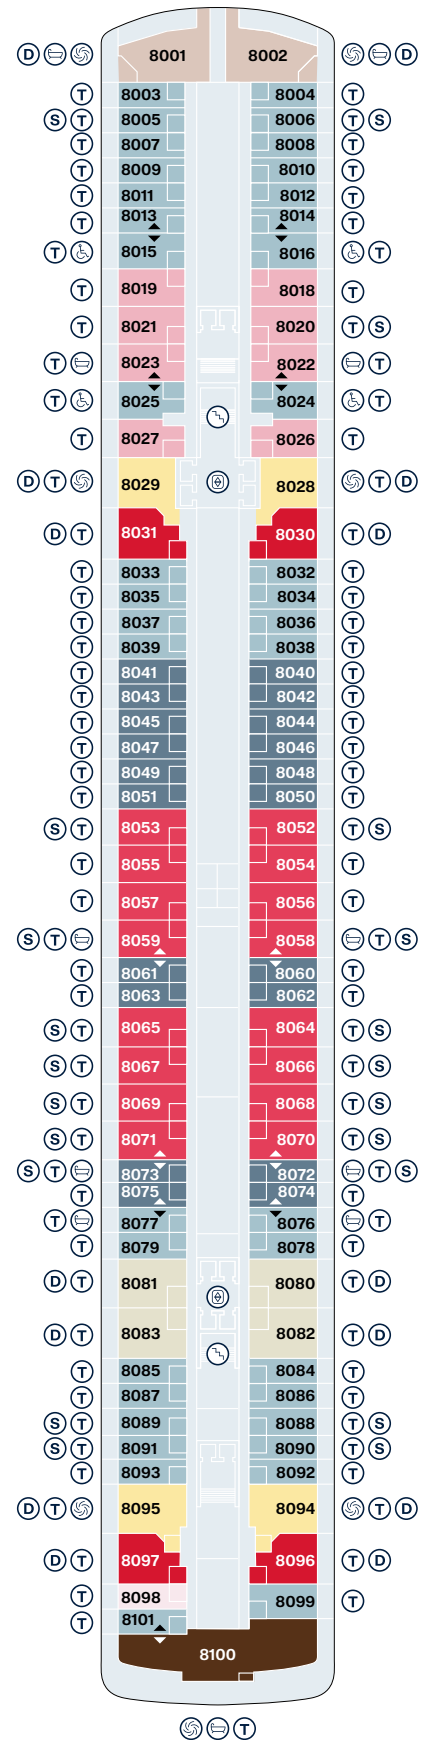

DECK 07

Explora

JOURNEYS

Legend

OT1	OCEAN TERRACE SUITE
OT2	OCEAN TERRACE SUITE
OT3	OCEAN TERRACE SUITE
OT4	OCEAN TERRACE SUITE
GT	OCEAN GRAND TERRACE SUITE

PH	PENTHOUSE
DP	DELUXE PENTHOUSE
PP	PREMIER PENTHOUSE
GP	GRAND PENTHOUSE

CO1	COVE RESIDENCE
COJ	COVE RESIDENCE WITH WHIRLPOOL
RR	RETREAT RESIDENCE
SR	SERENITY RESIDENCE
CR	COCOON RESIDENCE
OR	OWNER'S RESIDENCE

- PRIVATE WHIRLPOOL
- GUEST LAUNDRY
- ACCESSIBLE SUITES
- BATH
- LIFT
- STAIRCASE
- CONNECTING SUITES

DECK 08